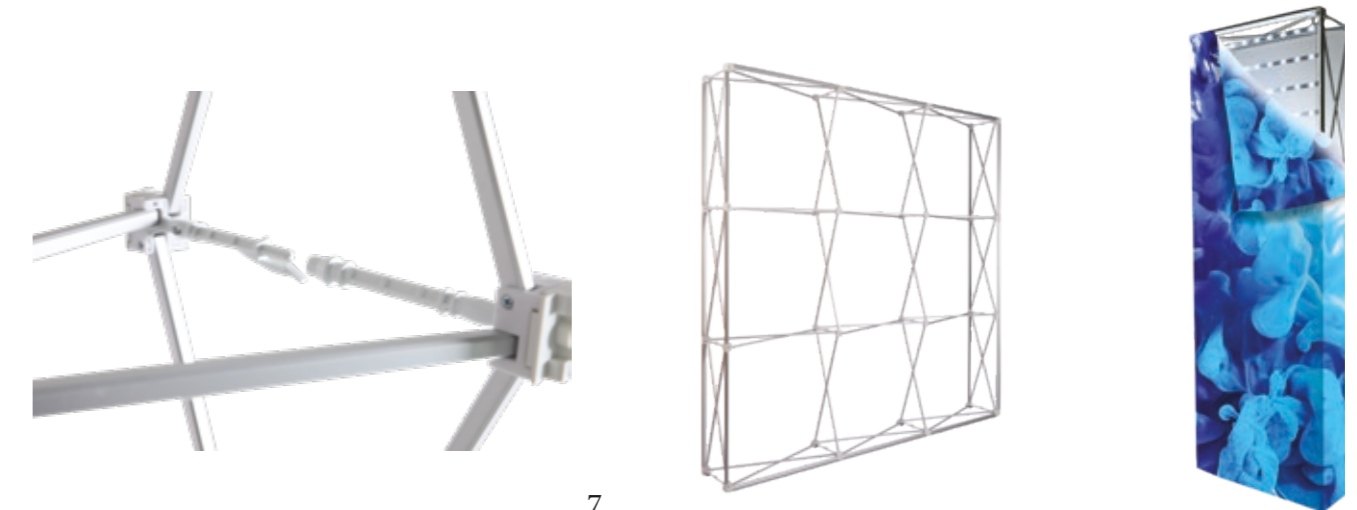

LIGHTING KITS

Size	Code
3x1	LIGHT-LED-SEG31
3x2	LIGHT-LED-SEG32
3x3	LIGHT-LED-SEG33
3x4	LIGHT-LED-SEG34