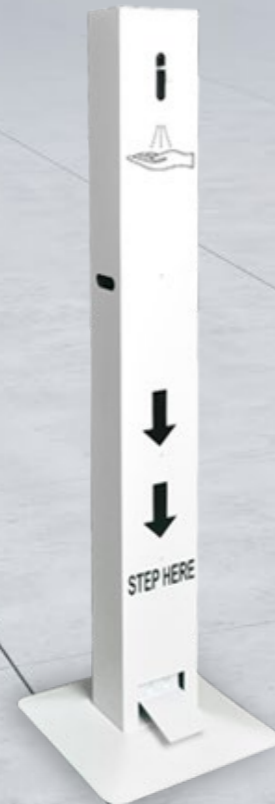

WIRE KIT DOUBLE PANEL SUPPORT

WK-DBL-6.1

Sold in 4s

DESKTOP

COUGH SCREEN

COUGH-CLEARSCREEN-80100

Hardware Size: H 1000 x W 800 x D 360mm

COUNTER TOP FLAG

FLAG-C-120

POLE SUITABLE FOR TEARDROP
AND FEATHER SHAPE

Graphic Size: H 1000 x
W 400mm

DESKTOP SANITISER

SANI-DESK-AUTO

BEST SELLER

DESKTOP R BANNER

Size	Code
A4	RB-DSKA4
A3	RB-DSKA3

HEALTH AND SAFETY

POPULAR SANITISER UNIT

BEST SELLER

Size	Code
A4	SANI-POP-A4
A3	SANI-POP-A3

AUTOMATIC DISPENSER

STANDARD SANITISER UNIT

BEST SELLER

Colour	Code
BLACK	SANI-STD-BLK
WHITE	SANI-STD-WHT

FOOT-PUMP DISPENSER

STEP HERE

HEALTH STATION KIT

OS-POST-A1-HSK

DESK FOLD

DESK-FOLD-80120

Hardware Size: H 800 x W 1200 x D 580mm

TUBE FABRIC DISPLAYS